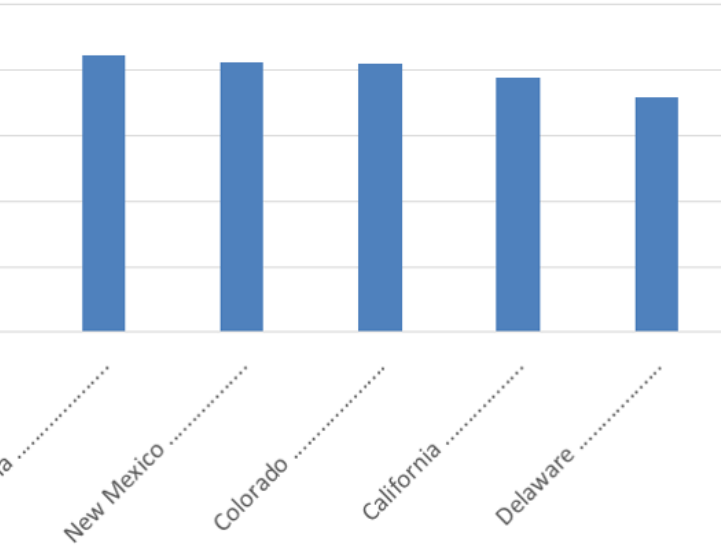

Kentucky Ranks Third for ENERGY STAR

2018

Kentucky ENERGY STAR Schools
6 in 2006
12 in 2008
448 in 2018

Kenton County Schools

School	Score	Built
James A. Caywood Elem School	96	2005
Dixie Heights High School	77	1937
Kenton Elementary School	86	1950
Piner Elementary School	92	1962
R.C. Hinsdale Elementary School	82	1972
River Ridge Elementary School	75	1991
Ryland Heights Elementary School	84	1960
Simon Kenton High School	90	1972
Summit View Elementary School	75	1998
Summit View Middle School	75	1998
Taylor Mill Elementary School	82	1953
Turkey Foot Middle School	100	2010
Twenhofel Middle School	97	2005
White's Tower Elementary School	93	1964
Woodland Middle School	75	1988

Knox County Public Schools

Dewitt Elementary School	75	1966
Flat Lick Elementary School	90	1974
G.R. Hampton Elementary School	79	1969
Jesse D Lay Elementary School	81	1971
Lynn Camp Elementary School	76	1987

LaRue County Schools

School	Score	Built
Abraham Lincoln Elementary	89	2004
Hodgenville Elementary	88	2001