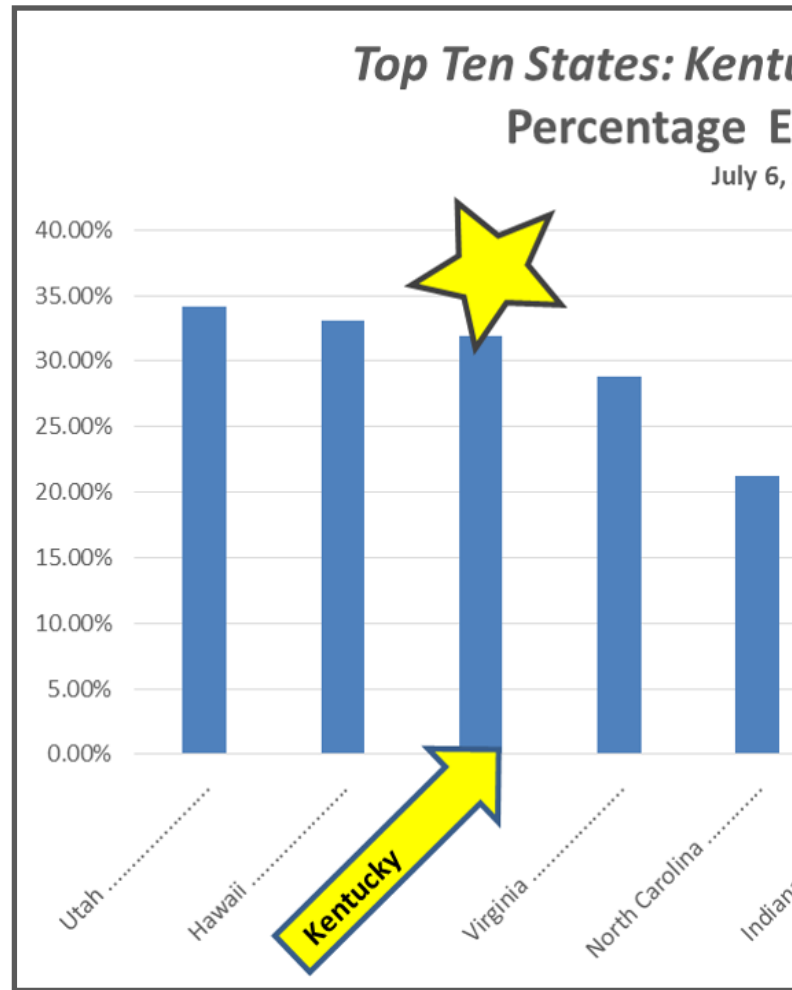

Jefferson Co Public Schools (cont)	Score	Built
Minors Elementary School	95	1968
Myers Middle School	76	1971
Newburg Middle School	87	1997
Norton Commons Elem School	100	2016
Norton Elementary School	81	1967
Ramsey Middle School	95	2008
Rangeland Elementary School	90	1962
Rutherford Elementary School	83	1951
Schaffner Elementary School	88	1955
Shacklette Elementary School	93	1966
Slaughter Elementary School	91	1967
Smyrna Elementary School	93	1961
Stopher Elementary School	79	2007
TT Knight Middle School	95	1973
Watterson Elementary School	83	1969
Zachary Taylor Elementary School	81	1958

Jessamine County Schools	Score	Built
Brookside Elementary School	83	2005
East Jessamine Middle School	90	2009
JELV School	95	1971
Nicholasville Elementary School	97	1943
Red Oak Elementary School	91	2013
Rosenwald-Dunbar Elem School	82	1991
Warner Elementary School	91	1986
Wilmore Elementary School	88	2000